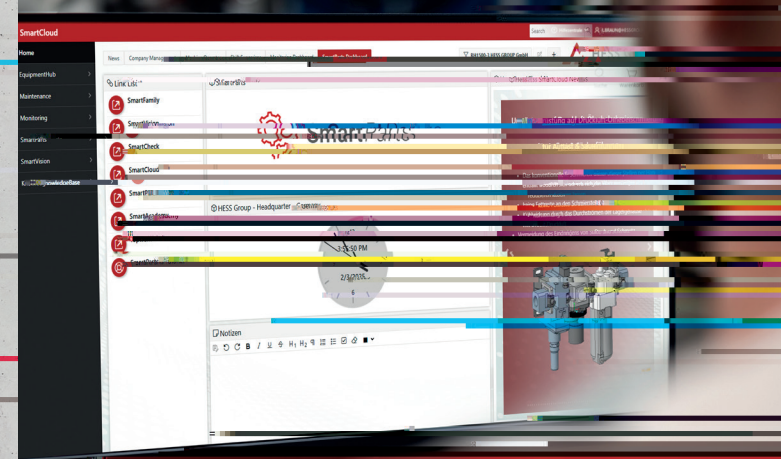

DIGITAL SUPPORTED
SPARE PARTS MANAGE-
MENT

3D models

documentation

direct spare parts enquiries

AI image technology

HESS Maintenance

Parts

A member of **TOPWERK**

BE PART OF
OUR EVOLUTION ...

DIGITAL SPARE
PARTS CATALOGUE
AND PLANT DOCUMENTATION