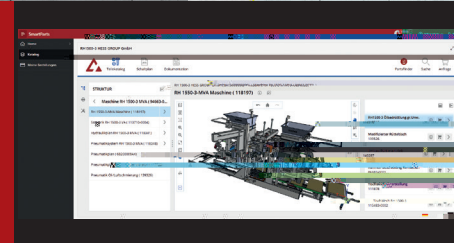

Digital **SPARE PARTS CATALOGUE** and plant documentation

Smart